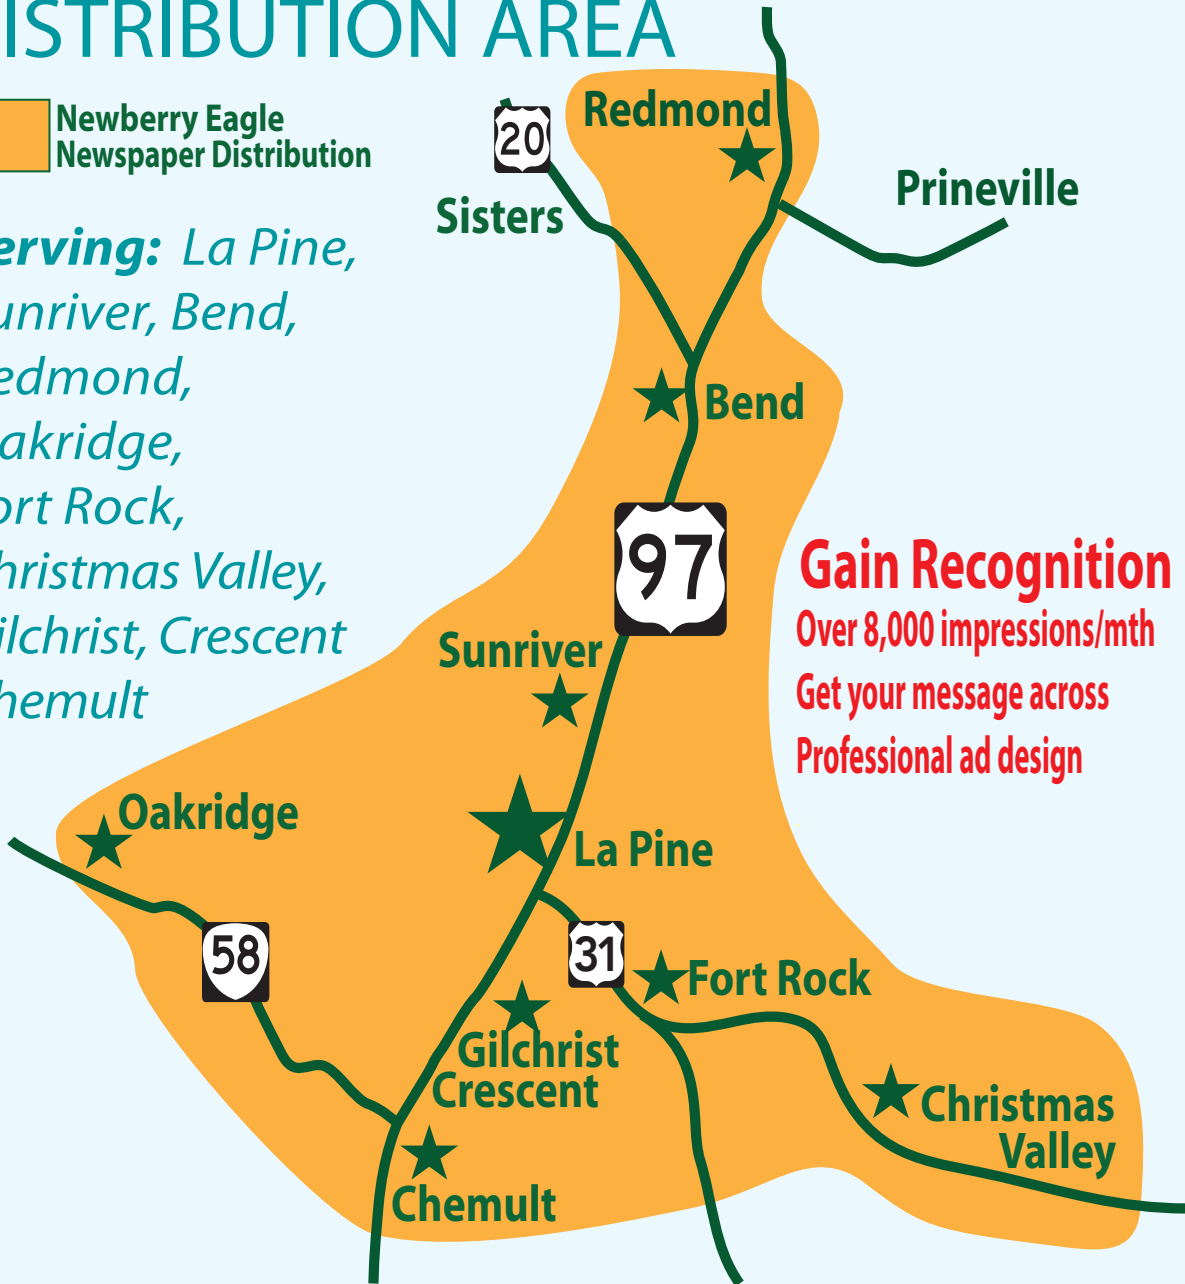

Distribution Map

THE
Newberry
EAGLE
THE LOCAL NEWSPAPER OF NEWBERRY COUNTRY

The Newberry Eagle Newspaper

The Newberry Eagle is distributed to high traffic locations, local businesses, and libraries in the cities we serve. 8,000 papers are delivered monthly.

DISTRIBUTION AREA

 Newberry Eagle Newspaper Distribution

Serving: La Pine, Sunriver, Bend, Redmond, Oakridge, Fort Rock, Christmas Valley, Gilchrist, Crescent Chemult

Gain Recognition
Over 8,000 impressions/mth
Get your message across
Professional ad design